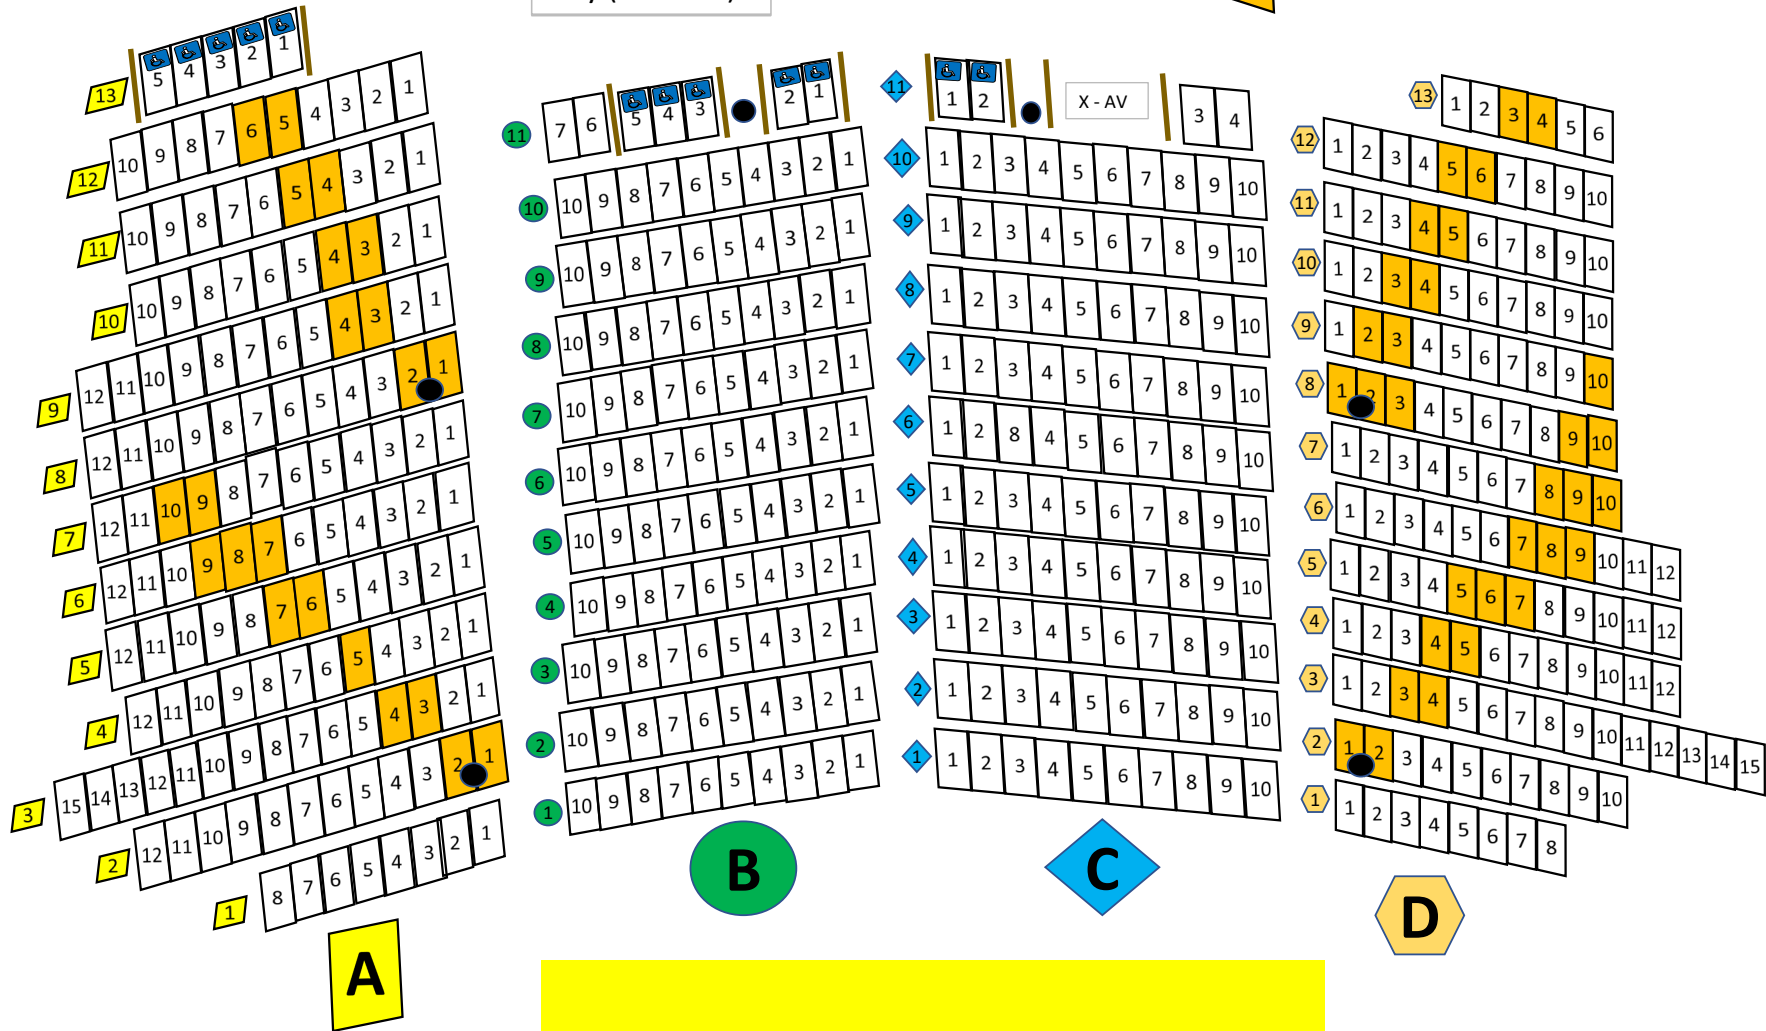

Seats:  
 Main floor: 488  
 Balcony: 480  
 Total: 968

Wheelchairs  
 only (no seats)

Pillar

Obstructed view

Stage

# First Congregational Church - Balcony Seating Plan